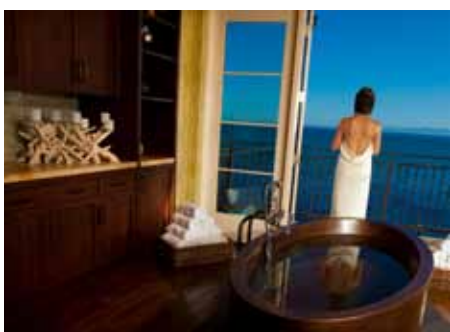

THE SPA AT TERRANEA

ANNUAL RESORT MEMBERSHIP

Single Membership:

$2000 Initiation Fee
+ $325/monthly dues

Couples Membership:

$3000 Initiation Fee
+ $575/monthly dues

MEMBERSHIP PROGRAM OVERVIEW

The Membership Program extends individuals and couples an opportunity to become annual members of The Spa at Terranea which offers full use of the Spa facilities and amenities including the Spa Pool, Fitness & Wellness Center, Spa and Salon services and treatments, as well as many discounts and privileges throughout Terranea Resort. Memberships are available for individuals or couples, and are limited to a maximum of 50 people. Members must be 18 years of age and over. Membership benefits are subject to availability, non transferable, exclusive to members as described and will be offered on production of photo ID membership card. The Spa at Terranea reserves the right at times to modify hours and access to the Spa based on resort needs and special events.

EXCLUSIVE ONE TIME SIGN UP OFFERS

Upon Sign-Up - each membership receives:

- One overnight ocean view bungalow accommodation & breakfast for two (subject to availability)
- One complimentary fitness evaluation/personal training session per member (within first 90 days)
- One complimentary 60 minute spa treatment per member (within first 90 days)
- One complimentary salon treatment per member (within first 90 days)

TERRANEA®
L.A.'S OCEANFRONT RESORT